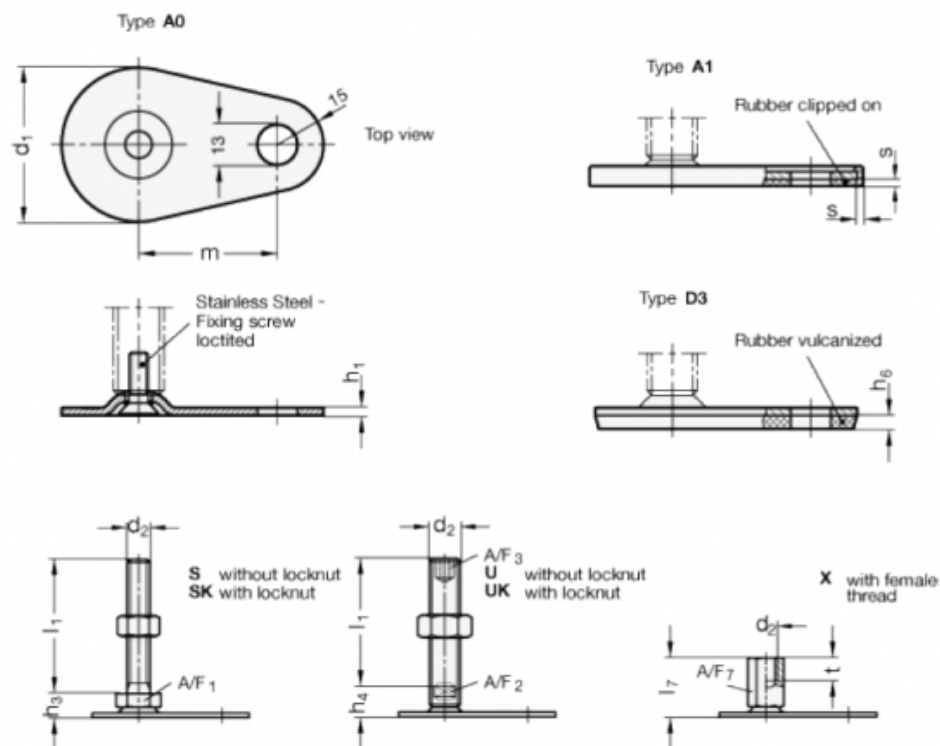

Article number: 204280M16200A0UK

Description: E+G levelling foot
GN 42-80-M16-200-A0-UK

Note: UK With nut, Hexagon socket at the top, Wrench flat at the bottom

Measures

A/F2 = 12	m = 70
A/F3 = 8	s =
d1 = 80	
d2 = M16	
h1 = 3	
h4 = 18	
h6 =	
l1 = 200	